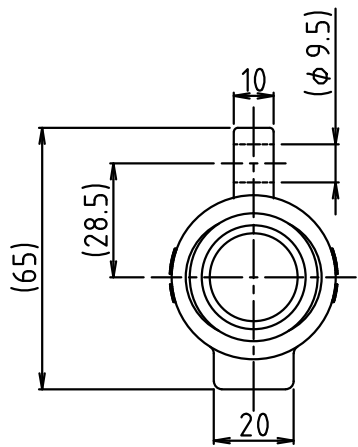

# Wonder-Gun W101-III-LC Specifications

③ To change the direction of air flow, just reposition the suction nozzle. Please confirm the direction before operation.

⑧	Elbow	Brass 1/4"
⑦	Ball valve	Brass 1/4"
⑥	Air coupler	Iron (Chrome plating)
⑤	Set column	Aluminum (Anodic oxide coating)
④	O ring	NBR G-30
③	Suction nozzle	Aluminum
②	O ring	NBR G-30
①	Wonder-Gun	Aluminum · ADC-12
Name of article		Material · Summaries

Customer:		Issue Date
Description:	Drawn by:	
	Directed by:	
	Approval:	
Drawing date: 2007/07/10	Scale: --	Drawing Number ESI-17012-1