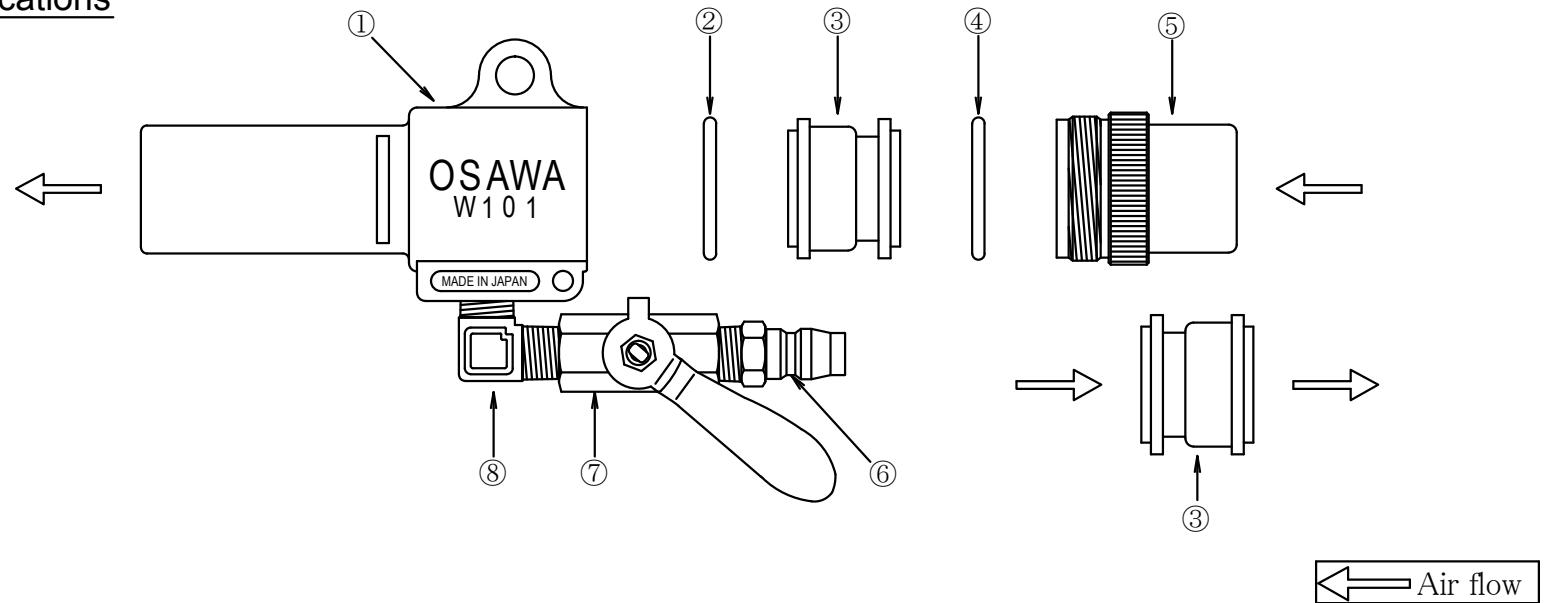

# Wonder-Gun W101-III-LC Specifications

③ To change the direction of air flow, just reposition the suction nozzle. Please confirm the direction before operation.

⑧	Elbow	Brass 1/4"
⑦	Ball valve	Brass 1/4"
⑥	Air coupler	Iron (Chrome plating)
⑤	Set column	Aluminum (Anodic oxide coating)
④	O ring	NBR G-30
③	Suction nozzle	Aluminum
②	O ring	NBR G-30
①	Wonder-Gun	Aluminum · ADC-12
Name of article		Material · Summaries

Customer:		Issue Date
Description:	Drawn by:	
	Directed by:	
	Approval:	
Drawing date: 2007/07/10	Scale: --	Drawing Number ESI-17012-1