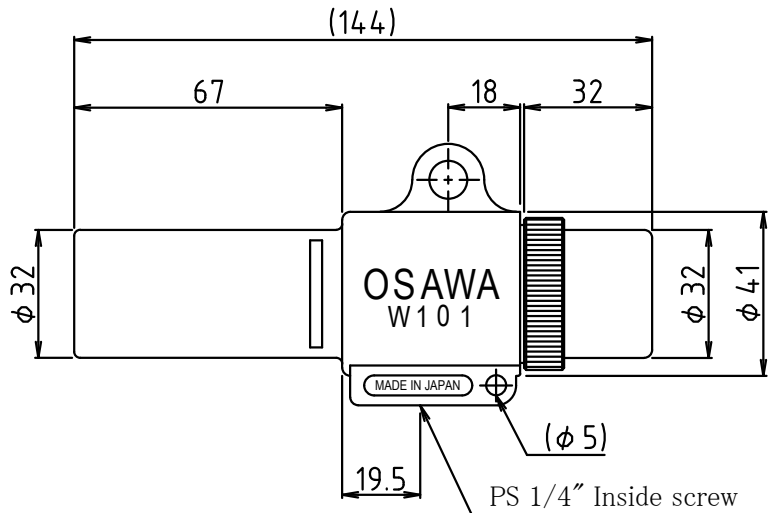

# Wonder-Gun W101-III-LC Specifications

③ To change the direction of air flow, just reposition the suction nozzle. Please confirm the direction before operation.

⑧	Elbow	Brass 1/4"
⑦	Ball valve	Brass 1/4"
⑥	Air coupler	Iron (Chrome plating)
⑤	Set column	Aluminum (Anodic oxide coating)
④	O ring	NBR G-30
③	Suction nozzle	Aluminum
②	O ring	NBR G-30
①	Wonder-Gun	Aluminum · ADC-12
Name of article		Material · Summaries

Customer:		Issue Date
Description:	Drawn by:	
	Directed by:	
	Approval:	
Drawing date: 2007/07/10	Scale: --	Drawing Number ESI-17012-1