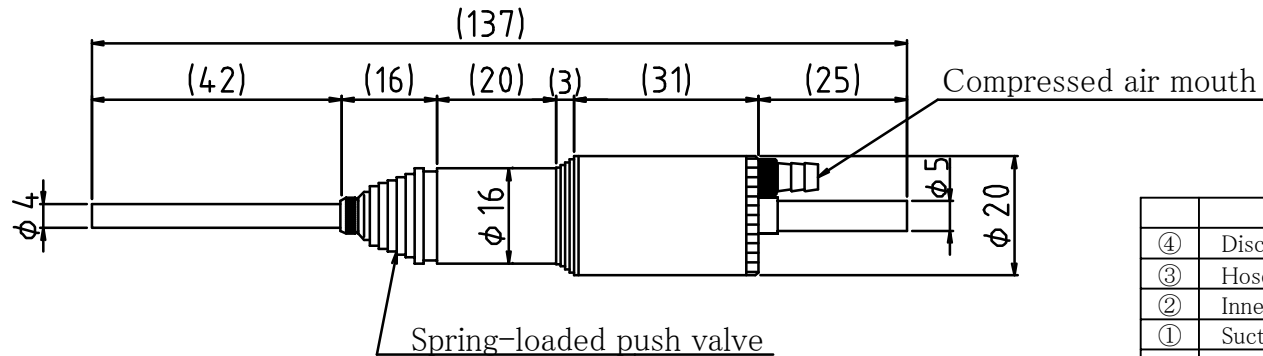

# Wonder-Gun W701 Specifications

④	Discharge pipe	Brass (Chrome plating)
③	Hose nipple	Brass (Chrome plating)
②	Inner pipe	Brass (Chrome plating)
①	Suction pipe	Brass (Chrome plating)
Name of article		Material • Summaries
Customer:		Issue Date
Description:	Drawn by:	
	Directed by:	
	Approval:	
Drawing date:	Scale:	Drawing Number
2008/11/21	--	ESI-97032-3