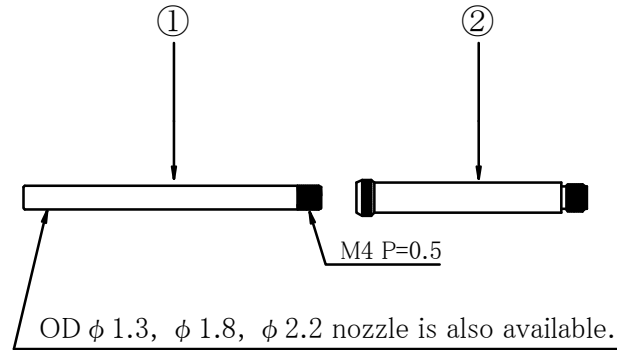

# Wonder-Gun W701 Specifications

④	Discharge pipe	Brass (Chrome plating)
③	Hose nipple	Brass (Chrome plating)
②	Inner pipe	Brass (Chrome plating)
①	Suction pipe	Brass (Chrome plating)
Name of article		Material • Summaries
Customer:		Issue Date
Description:	Drawn by:	
	Directed by:	
	Approval:	
Drawing date:	Scale:	Drawing Number
2008/11/21	--	ESI-97032-3