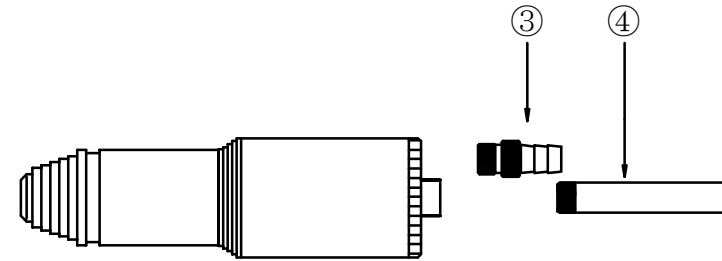

# Wonder-Gun W701 Specifications

④	Discharge pipe	Brass (Chrome plating)
③	Hose nipple	Brass (Chrome plating)
②	Inner pipe	Brass (Chrome plating)
①	Suction pipe	Brass (Chrome plating)
Name of article		Material • Summaries
Customer:		Issue Date
Description:	Drawn by:	
	Directed by:	
	Approval:	
Drawing date:	Scale:	Drawing Number
2008/11/21	--	ESI-97032-3