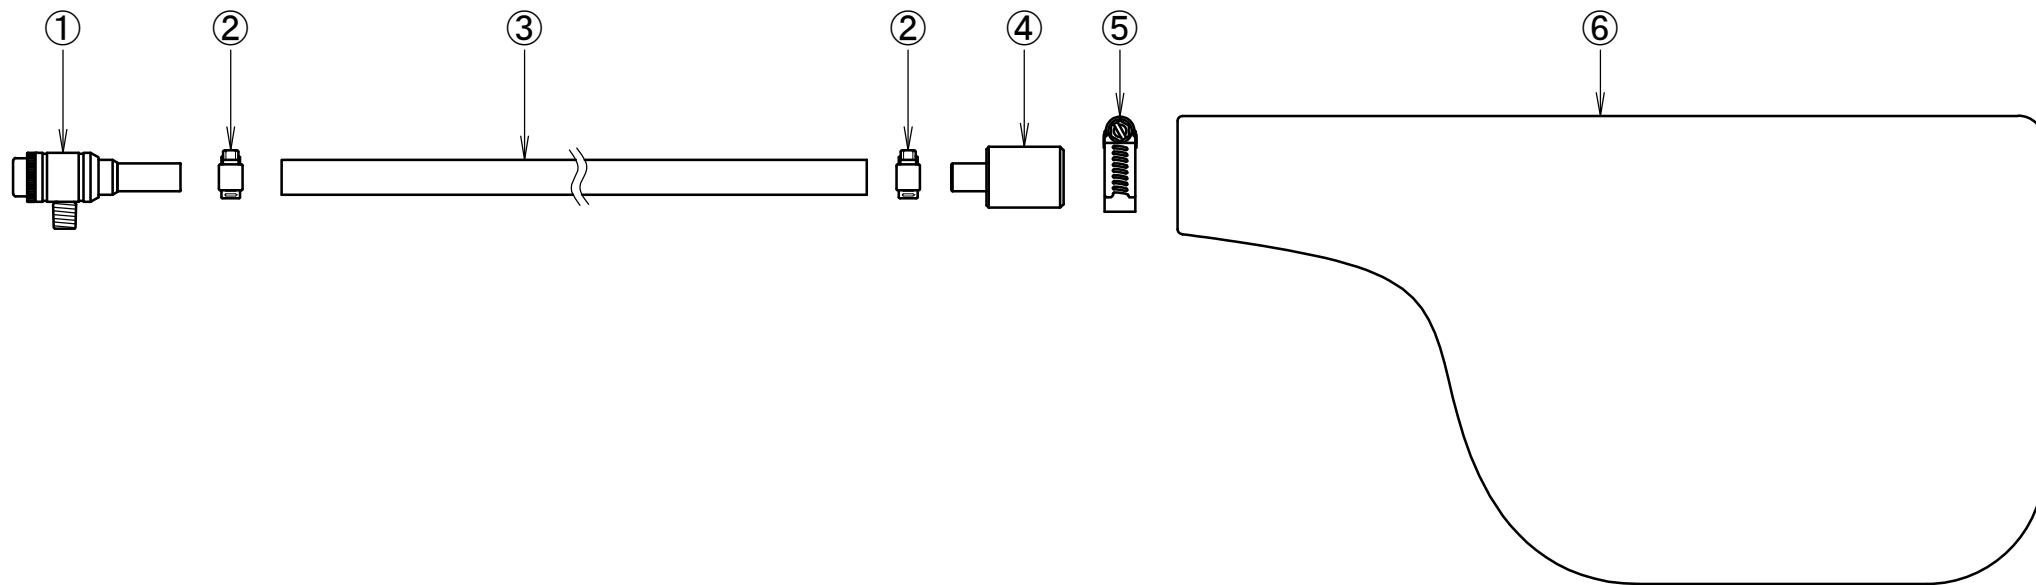

Wonder-Gun W501-L-B  
W501-LG-B Specifications

⑥	Dust bag	Slub cloth, etc (370×200mm)
⑤	Hose clamp (L) 1 piece	Iron (Chromate conversion coating)
④	Aluminum Sleeve	Aluminum • A2011
③	Polyethylene Hose	φ 15 × φ 12 × 500mm
②	Hose clamp (S) 2 pieces	Stainless • SUS304
①	W501-L W501-LG Wonder-Gun	Brass (Yellow chromate conversion coating) Minimum ID: φ 8
	Name of article	Material • Summaries

Customer:		Issue Date
Description:	Drawn by:	
	Directed by:	
	Approval:	
Drawing date:	Scale:	Drawing Number
2018/12/12	--	ESI-00063-4