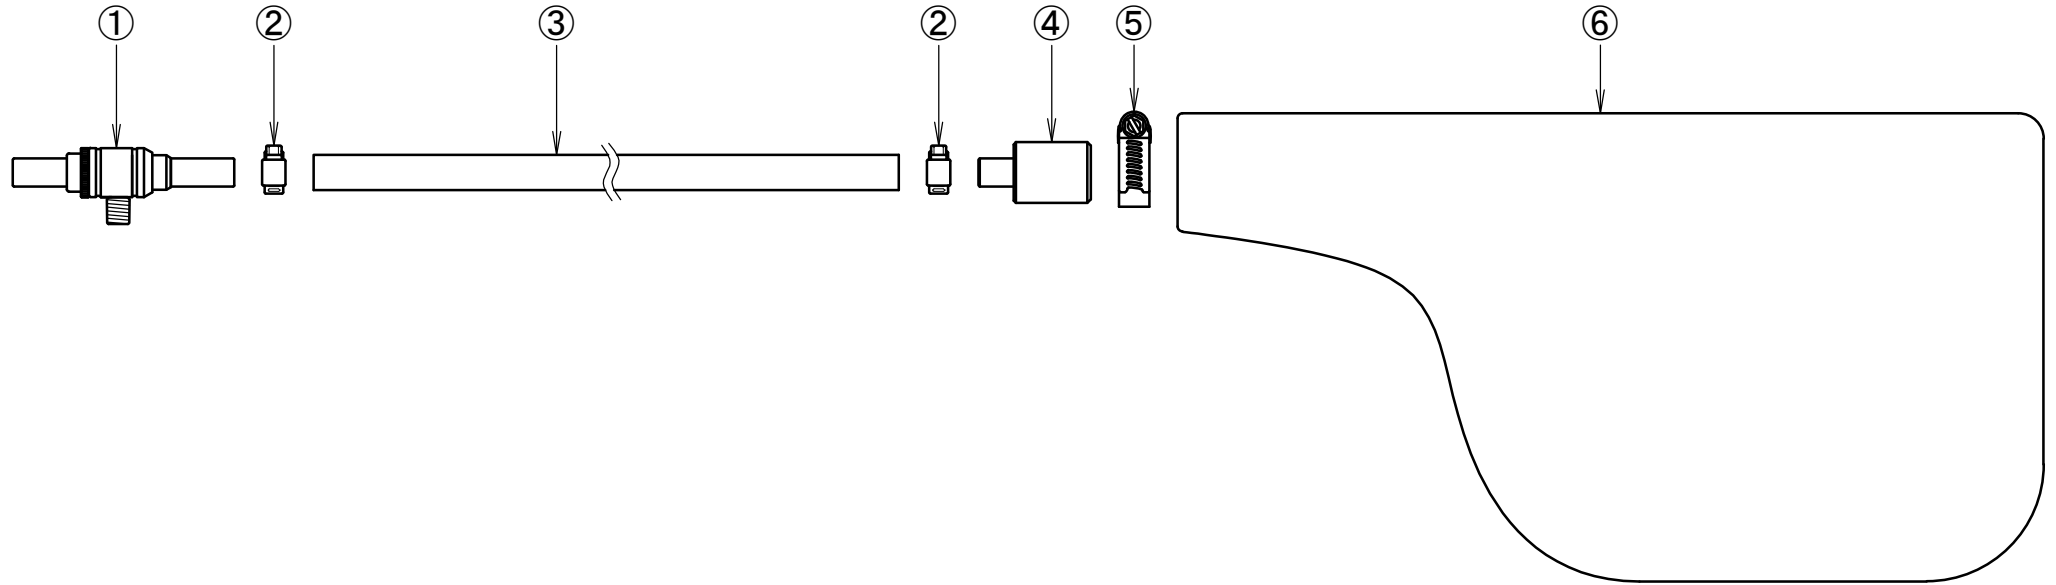

Wonder-Gun NW501-L-B
 NW501-LG-B Specifications

⑥	Dust bag	Slub cloth, etc (370×200mm)
⑤	Hose clamp (L) 1 piece	Iron (Chromate conversion coating)
④	Aluminum Sleeve	Aluminum · A2011
③	Polyethylene Hose	φ 15 × φ 12 × 500mm
②	Hose clamp (S) 2 pieces	Stainless · SUS304
①	NW501-L NW501-LG Wonder-Gun	Brass (Yellow chromate conversion coating) Minimum ID: φ 8
	Name of article	Material · Summaries

Customer:		Issue Date
Description:	Drawn by:	
	Directed by:	
	Approval:	
Drawing date: 2018/12/13	Scale: -- --	