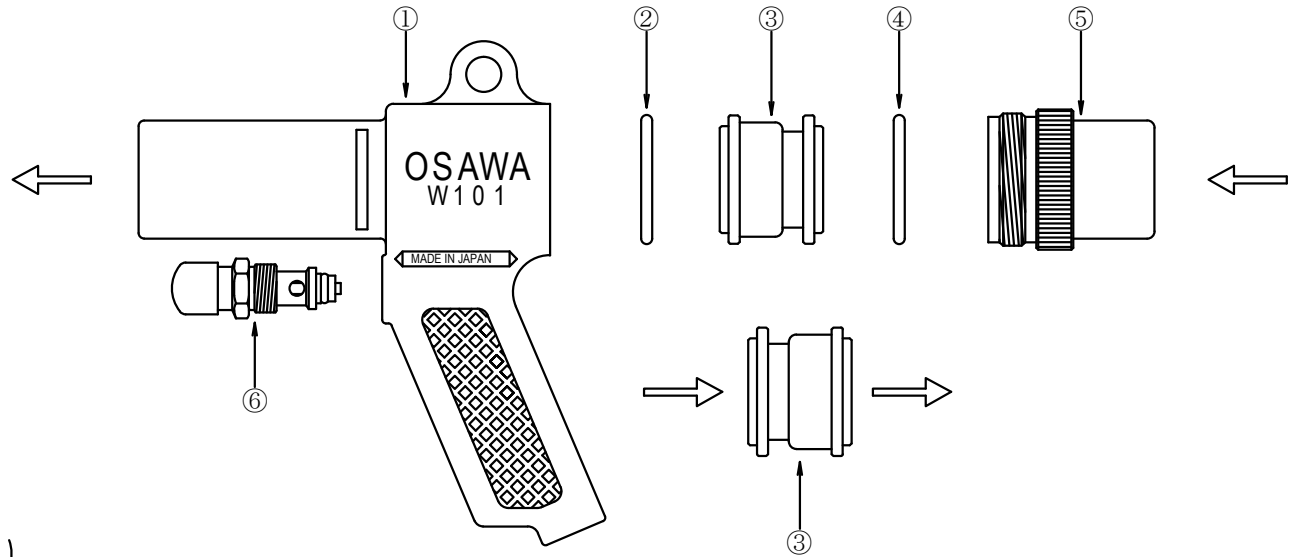

Wonder-Gun W101 Specifications

← Air flow

③ To change the direction of air flow, just reposition the suction nozzle. Please confirm the direction before operation.

⑥	Air valve	Brass (Chrome plating)
⑤	Set column	Aluminum (Anodic oxide coating)
④	O ring	NBR G-30
③	Suction nozzle	Aluminum
②	O ring	NBR G-30
①	Wonder-Gun	Aluminum alloy · ADC-12
Name of article		Material · Summaries

Customer:		Issue Date	
Description:	Drawn by:		
	Directed by:		
	Approval:		
Drawing date: 2007/08/03	Scale: --	Drawing Number ESI-01023-1	