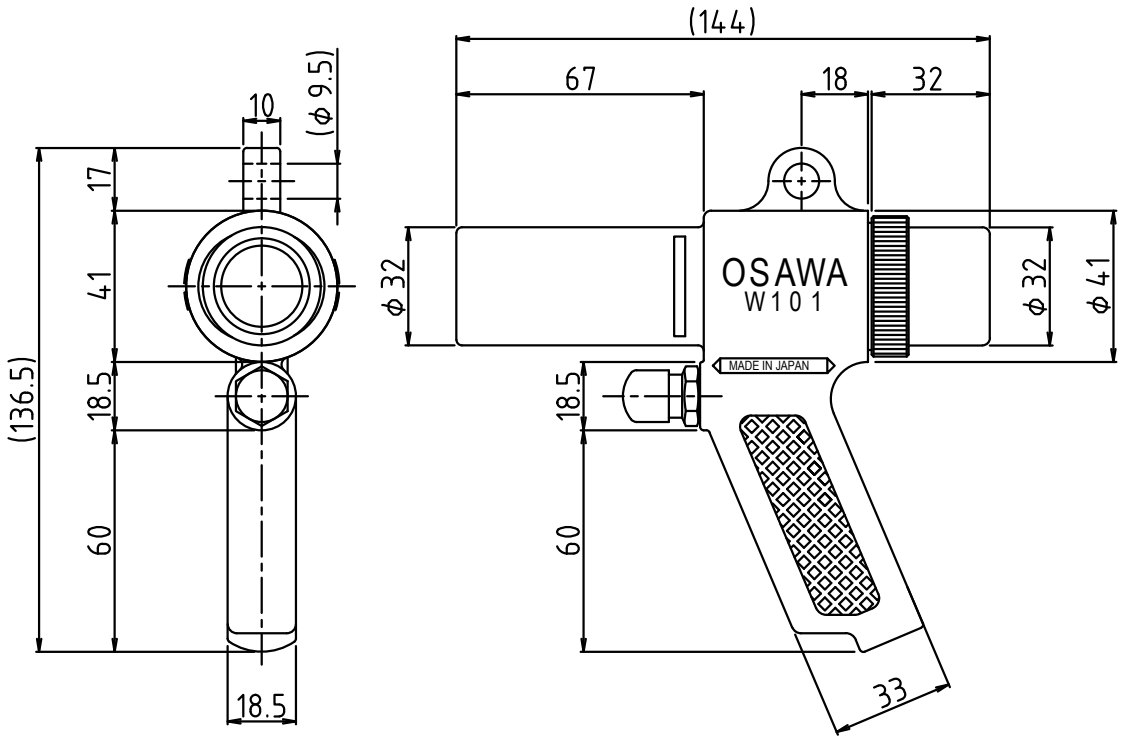

Wonder-Gun W101 Specifications

← Air flow

③ To change the direction of air flow, just reposition the suction nozzle. Please confirm the direction before operation.

⑥	Air valve	Brass (Chrome plating)
⑤	Set column	Aluminum (Anodic oxide coating)
④	O ring	NBR G-30
③	Suction nozzle	Aluminum
②	O ring	NBR G-30
①	Wonder-Gun	Aluminum alloy · ADC-12
Name of article		Material · Summaries

Customer:		Issue Date	
Description:	Drawn by:		
	Directed by:		
	Approval:		
Drawing date: 2007/08/03	Scale: --	Drawing Number ESI-01023-1	